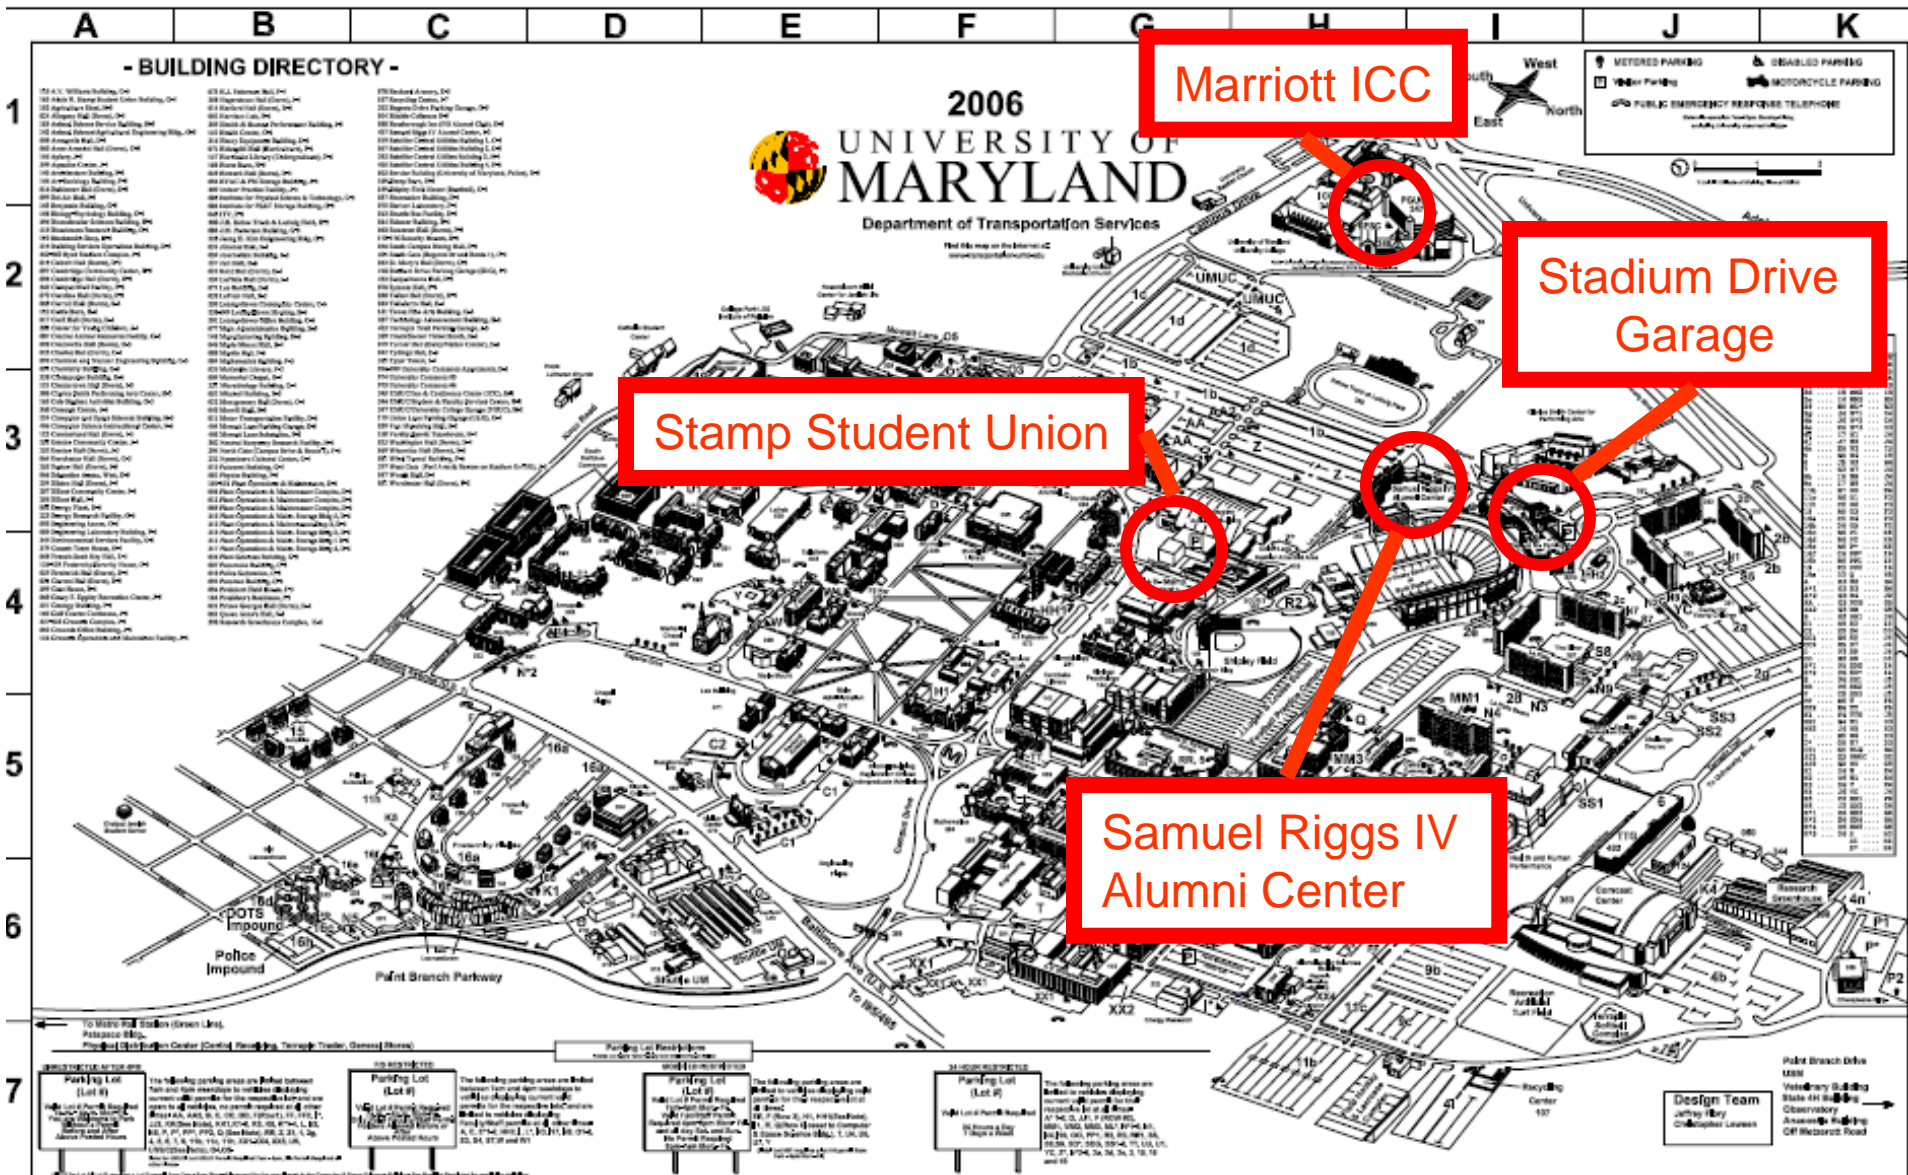

Directions

- METRO:
 - take UMD shuttle from College Park Metro to Stamp Union. The Riggs Center is within Walking Distance
- MARRIOTT: See Attached Map
- PARKING: Stadium Garage
 - You will be directed to spots for SACH06. Please bring your parking ticket into the Summit
- For directions to campus, please visit:
 - <http://www.cvs.umd.edu/visit/directions.html>
 - Park in the stadium garage

Marriott ICC

Stadium Drive Garage

Stamp Student Union

Samuel Riggs IV Alumni Center

UNIVERSITY OF MARYLAND

Information Services